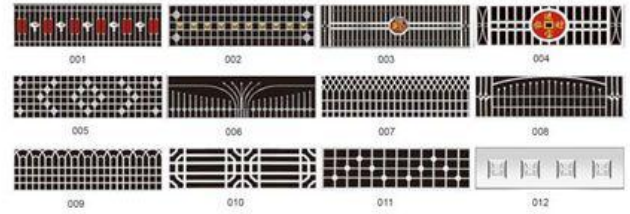

SS-141

SS-142

SS-143

SS-144

SS-145

SS-146

SS-147

SS-148

SS-149

SS-150

SS-151

SS-152

SS-153

SS-154

SS-155

SS-156

SS-157

SS-158

SS-159

SS-160

SS-161

TRANSOM TYPE

STEEL STRIP DESIGN

HANDLE