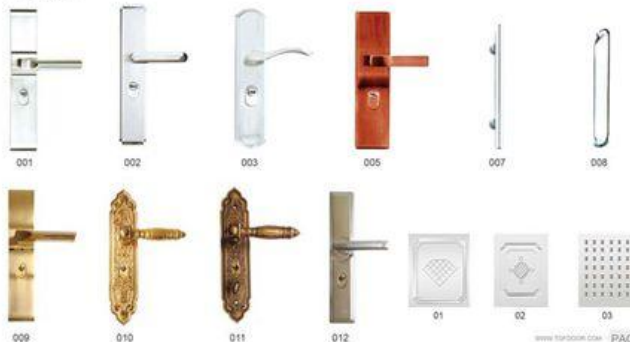

SS-141

SS-142

SS-143

SS-144

SS-145

SS-146

SS-147

SS-148

SS-149

SS-150

SS-151

SS-152

SS-153

SS-154

SS-155

SS-156

SS-157

SS-158

SS-159

SS-160

SS-161

TRANSOM TYPE

STEEL STRIP DESIGN

HANDLE